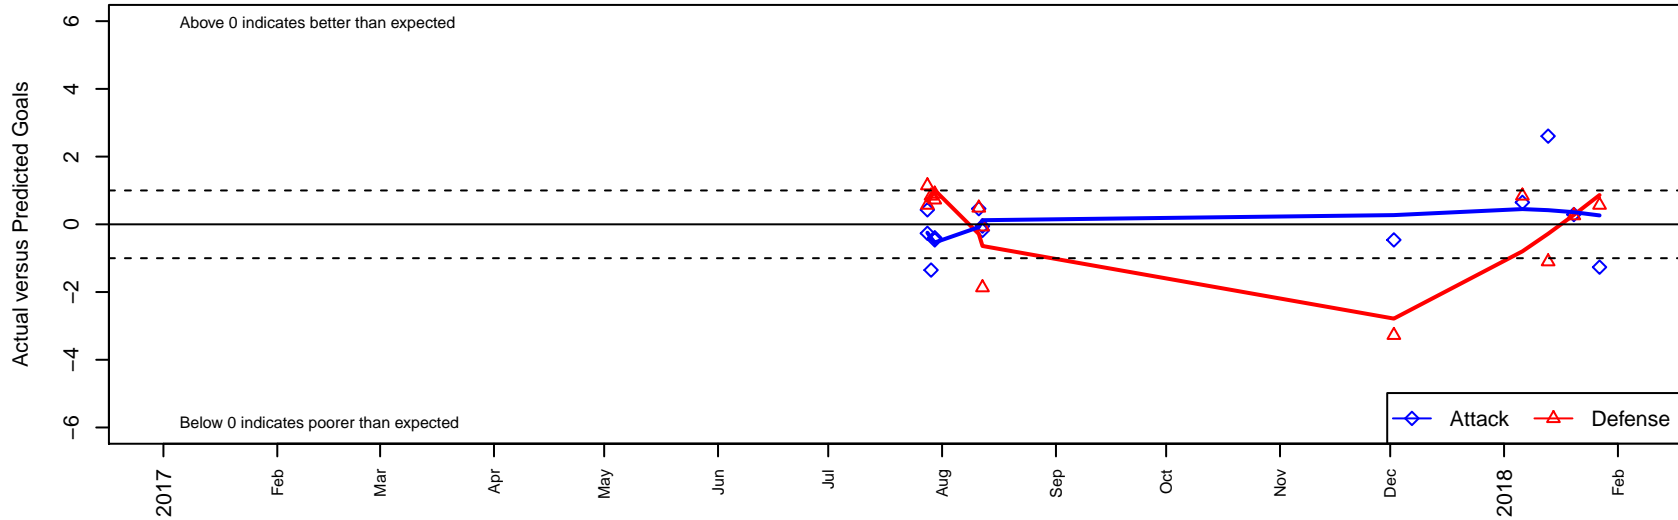

Crossfire Select Reibold G02

Crossfire Select
 Redmond, WA
 G02 total strength=1474
 attack=11.93 defense=8.93
 fall league = NPSL Div 1 (02) U16
 notes= Thunder

alt names used:
 Crossfire Select G02 Reibold
 Crossfire Select Reibold G02
 Crossfire Select Reibold

Venues played:
 2017 Crossfire Select U16 Gold
 2017 Eastside FC Cup GU16
 2017 NPSL Division 1 (02) U16

Crossfire Select Reibold G02
 Dots are actual minus expected GF (blue circles) and GA (red triangles).
 Blue line is smoothed change in attack strength. Red is smoothed change in defense strength.

**attack and defense variance (black dot)
relative to other teams
and top 10 in region**

**attack and defense rating
relative to others at age
and all opponents in last 13 months**

Performance relative to 13 month average