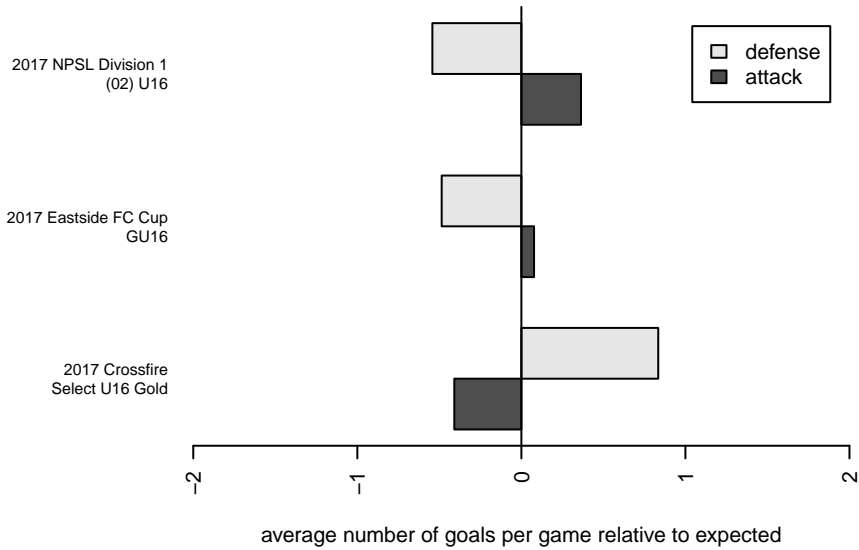

Crossfire Select Reibold G02

Crossfire Select
 Redmond, WA
 G02 total strength=1474
 attack=11.93 defense=8.93
 fall league = NPSL Div 1 (02) U16
 notes= Thunder

alt names used:
 Crossfire Select G02 Reibold
 Crossfire Select Reibold G02
 Crossfire Select Reibold

Venues played:
 2017 Crossfire Select U16 Gold
 2017 Eastside FC Cup GU16
 2017 NPSL Division 1 (02) U16

Crossfire Select Reibold G02
 Dots are actual minus expected GF (blue circles) and GA (red triangles).
 Blue line is smoothed change in attack strength. Red is smoothed change in defense strength.

**attack and defense variance (black dot)
relative to other teams
and top 10 in region**

**attack and defense rating
relative to others at age
and all opponents in last 13 months**

Performance relative to 13 month average