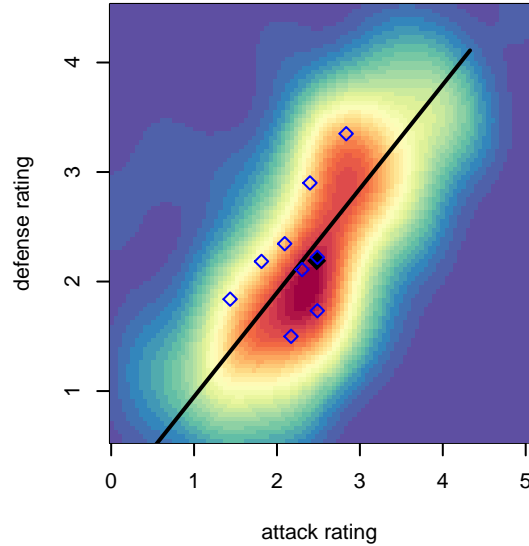

Crossfire Select Reibold G02

Crossfire Select
 Redmond, WA
 G02 total strength=1474
 attack=11.93 defense=8.93
 fall league = NPSL Div 1 (02) U16
 notes= Thunder

alt names used:
 Crossfire Select G02 Reibold
 Crossfire Select Reibold G02
 Crossfire Select Reibold

Venues played:
 2017 Crossfire Select U16 Gold
 2017 Eastside FC Cup GU16
 2017 NPSL Division 1 (02) U16

Crossfire Select Reibold G02
 Dots are actual minus expected GF (blue circles) and GA (red triangles).
 Blue line is smoothed change in attack strength. Red is smoothed change in defense strength.

**attack and defense variance (black dot)
relative to other teams
and top 10 in region**

**attack and defense rating
relative to others at age
and all opponents in last 13 months**

Performance relative to 13 month average