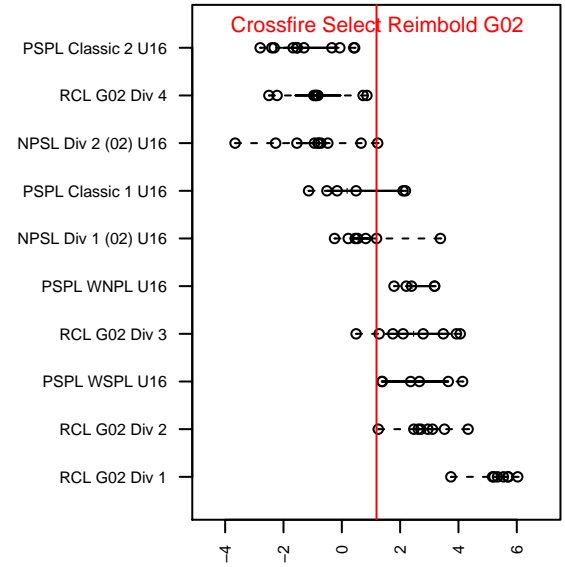

Crossfire Select Reibold G02

Crossfire Select
 Redmond, WA
 G02 total strength=1474
 attack=11.93 defense=8.93
 fall league = NPSL Div 1 (02) U16
 notes= Thunder

alt names used:
 Crossfire Select G02 Reibold
 Crossfire Select Reibold G02
 Crossfire Select Reibold

Venues played:
 2017 Crossfire Select U16 Gold
 2017 Eastside FC Cup GU16
 2017 NPSL Division 1 (02) U16

Crossfire Select Reibold G02
 Dots are actual minus expected GF (blue circles) and GA (red triangles).
 Blue line is smoothed change in attack strength. Red is smoothed change in defense strength.

**attack and defense variance (black dot)
relative to other teams
and top 10 in region**

**attack and defense rating
relative to others at age
and all opponents in last 13 months**

Performance relative to 13 month average