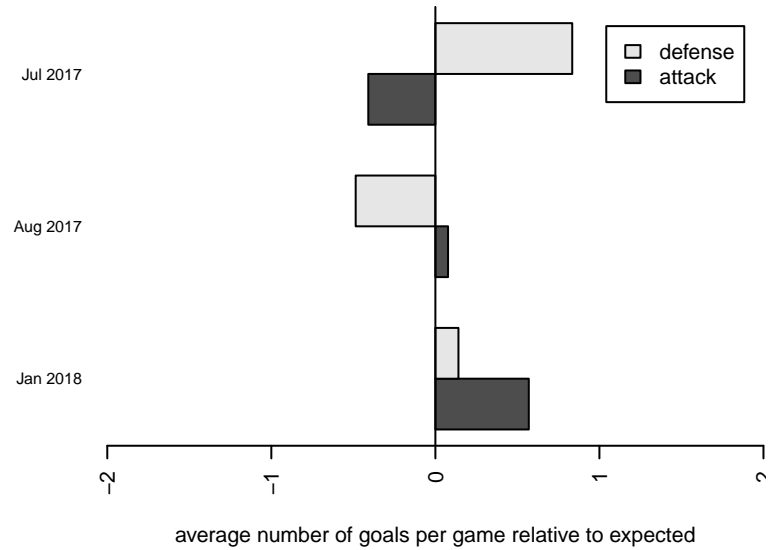

Performance relative to 13 month average